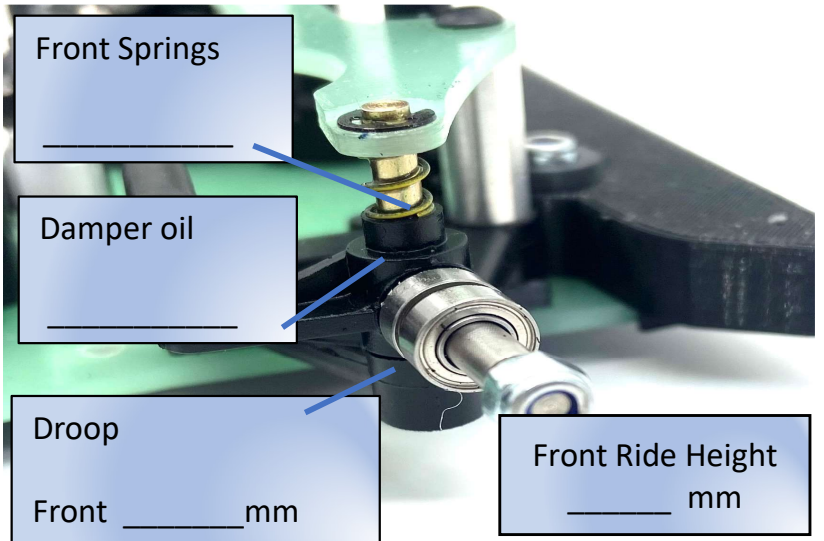

## Assassin Mini

Name	
Date	
Track	

Track Details			
Layout	Tight	Med	Open
Grip	High	Med	Low
Front	Tyres		Rear
	Compound		
	Diameter		
	Additive		
	Duration		

Left-F	Right-F	Left-R	Right-R

Electrics			
ESC			
Fwd/Brake	Fwd only	Fwd/Rev	
Servo			
Battery			
Motor			
Pinion		Spur	
32DP	48DP	Z Drive	

Body	
Wing	

Notes

Wedge Set – castor & Ride height			
3.5-1 (5 degree)		2-1 (4 degree)	
0.5	1.0	1.5	2.0