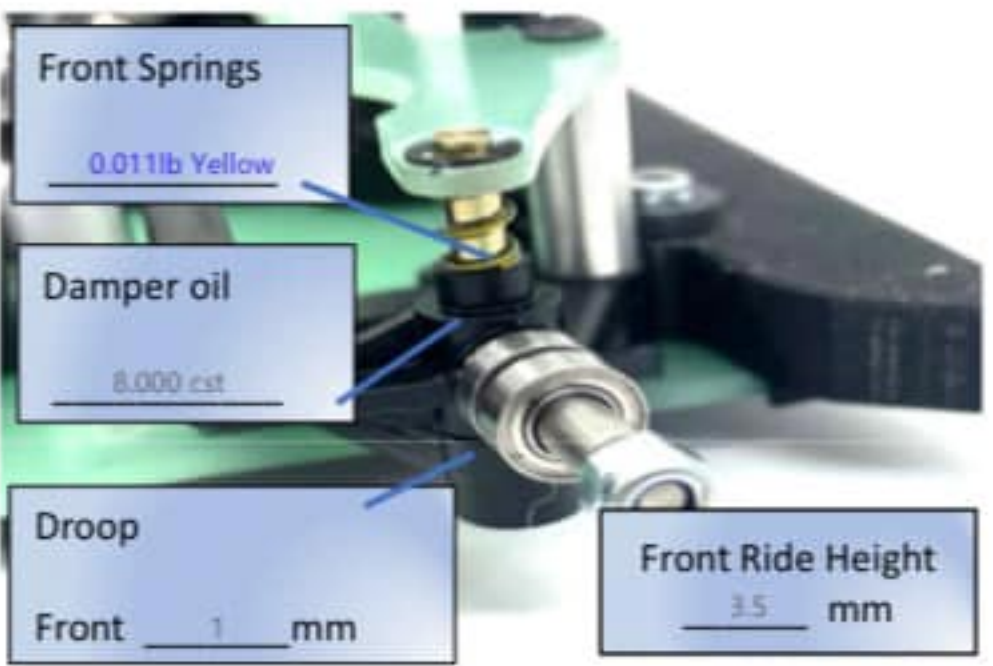

Name	MrMardave
Date	February 16, 2024
Track	Crewe Mardave GP

Assassin Mini

Track Details

Layout	Tight	<input checked="" type="radio"/> Med	Open
Grip	<input checked="" type="radio"/> High	<input checked="" type="radio"/> Med	Low
Front	Tyres		Rear
1m47fb	Compound		Medium
42 mm	Diameter		46.5 mm
Spider Blue	Additive		Spider Blue
1min m	Duration		30 m

Electrics

ESC	Mardave HR3	HR3
<input checked="" type="radio"/> Fwd/Brake	Fwd only	Fwd/Rev
Servo	Power star mini	
Battery		
Motor	Mardave G2F20	
Pinion	18	Spur 48
<input checked="" type="radio"/> 32DP	48DP	Z Drive

Body	Mardave Mini
Wing	Yes

Notes
TQ and Win

3.5-1 (5 degree)	<input checked="" type="radio"/> 2-1 (4 degree)
0.5 1.0	1.5 2.0