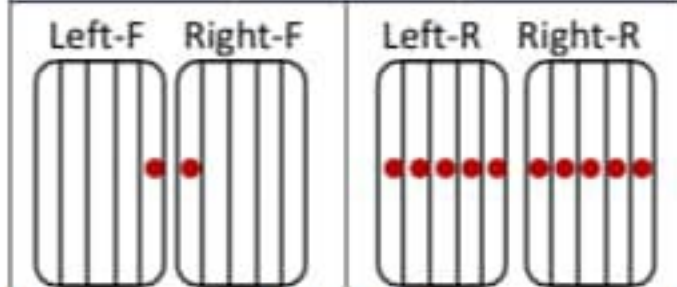

Name	MrMardave
Date	February 16, 2024
Track	Crewe Mardave GP

Assassin Mini

Track Details

Layout	Tight	<input checked="" type="radio"/> Med	Open
Grip	<input checked="" type="radio"/> High	<input checked="" type="radio"/> Med	Low
Front	Tyres		Rear
1m47fb	Compound		Medium
42 mm	Diameter		46.5 mm
Spider Blue	Additive		Spider Blue
1min m	Duration		30 m

Electrics

ESC	Mardave HR3	HR3
<input checked="" type="radio"/> Fwd/Brake	Fwd only	Fwd/Rev
Servo	Power star mini	
Battery		
Motor	Mardave G2F20	
Pinion	18	Spur 48
<input checked="" type="radio"/> 32DP	48DP	Z Drive

Body	Mardave Mini
Wing	Yes

Notes
TQ and Win

3.5-1 (5 degree)	<input checked="" type="radio"/> 2-1 (4 degree)
0.5 1.0	1.5 2.0