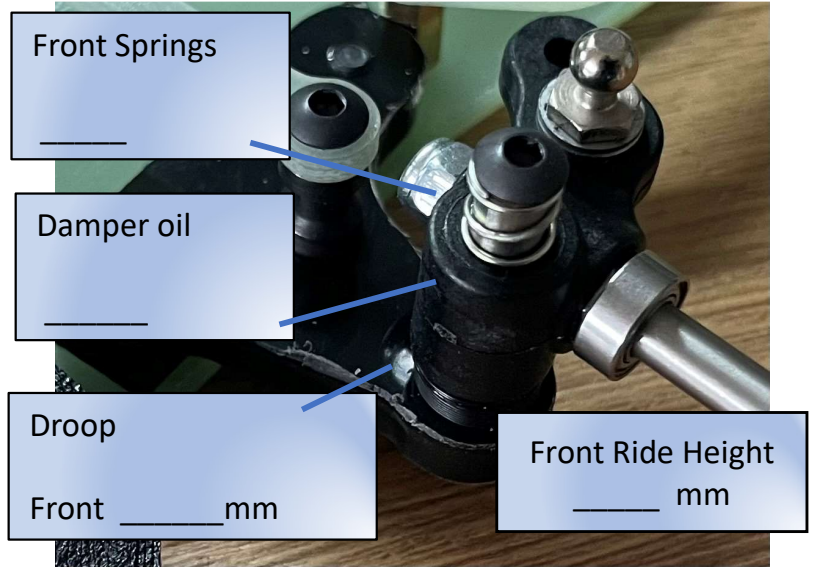

Assassin Mini MD-24 Racer

Name	
Date	
Track	

Track Details			
Layout	Tight	Med	Open
Grip	High	Med	Low
Front	Tyres		Rear
	Compound		
	Diameter		
	Additive		
	Duration		

Left-F	Right-F	Left-R	Right-R

Electrics			
ESC			
Fwd/Brake	Fwd only	Fwd/Rev	
Servo			
Battery			
Motor			
Pinion		Spur	
32DP	48DP	Z Drive	

Body	
Wing	

Notes

Wedge Set – castor & Ride height			
3.5-1 (5 degree)		2-1 (4 degree)	
0.5	1.0	1.5	2.0

Rear Guide Pin Oil	Rear Springs
--------------------	--------------

Rear Ride Height
