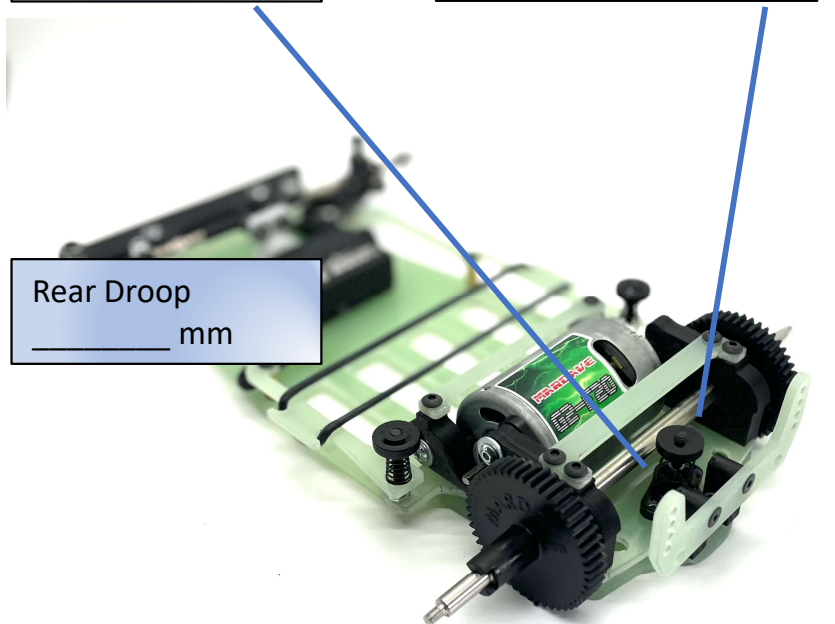

Assassin Mini MD-24 Racer

Name	
Date	
Track	

Track Details			
Layout	Tight	Med	Open
Grip	High	Med	Low
Front	Tyres		Rear
	Compound		
	Diameter		
	Additive		
	Duration		

Left-F	Right-F	Left-R	Right-R

Electrics			
ESC			
Fwd/Brake	Fwd only	Fwd/Rev	
Servo			
Battery			
Motor			
Pinion		Spur	
32DP	48DP	Z Drive	

Body	
Wing	

Notes

Wedge Set – castor & Ride height			
3.5-1 (5 degree)		2-1 (4 degree)	
0.5	1.0	1.5	2.0

Rear Guide Pin Oil	Rear Springs
--------------------	--------------

Rear Ride Height
