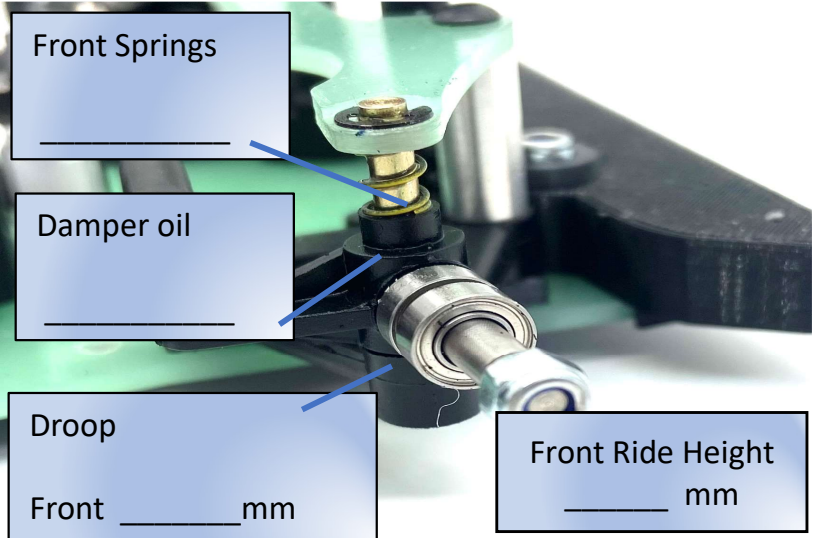

Name	
Date	
Track	

Track Details

Layout	Tight	Med	Open
Grip	High	Med	Low
Front	Tyres		Rear
	Compound		
	Diameter		
	Additive		
	Duration		

Left-F	Right-F	Left-R	Right-R

Electrics

ESC			
Fwd/Brake	Fwd only	Fwd/Rev	
Servo			
Battery			
Motor			
Pinion		Spur	
32DP	48DP	Z Drive	

Body

Body	
Wing	

Notes

VRX OE's

Wedge Set – castor & Ride height

3.5-1 (5 degree)		2-1 (4 degree)	
0.5	1.0	1.5	2.0