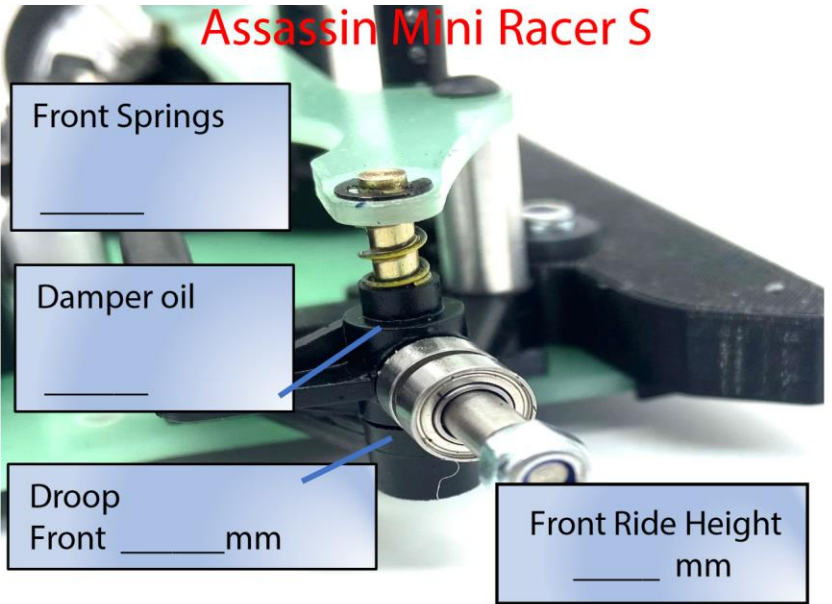

# MARDAVE

Name	
Date	
Track	

Track Details			
Layout	Tight	Med	Open
Grip	High	Med	Low
Front	Tyres		Rear
	Compound		
	Diameter		
	Additive		
	Duration		

Left-F	Right-F	Left-R	Right-R
			

Electrics			
ESC			
Fwd/Brake	Fwd only	Fwd/Rev	
Servo			
Battery			
Motor			
Pinion	Spur		
32DP	48DP	Z Drive	

## Assassin Mini Racer S

Wedge Set – castor & Ride height			
3.5-1 (5 degree)		2-1 (4 degree)	
0.5	1.0	1.5	2.0