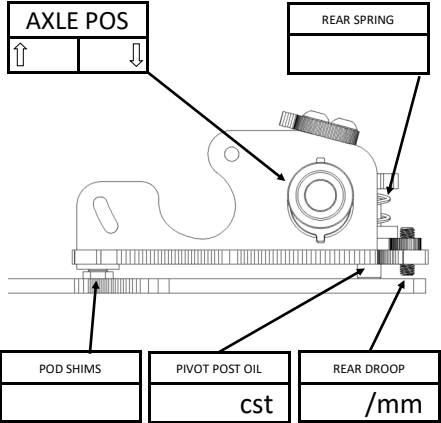

BATTCAVE

JOKER

Name

Venue

Date

FRONT	TYRE PREPARATION DETAILS		REAR
	BRAND		
	SHORE		
/mm	DIAMETER	/mm	
Y/N	SIDE WALL GLUE	Y/N	

TYRE ADDITIVE PREP		
FRONT		REAR
	ADDITIVE	
/mins	TIME	/mins
	ADDITIVE AREA	

MOTOR	
SPUR	
PINION	
ROLL OUT	
ESC	
BATTERY	