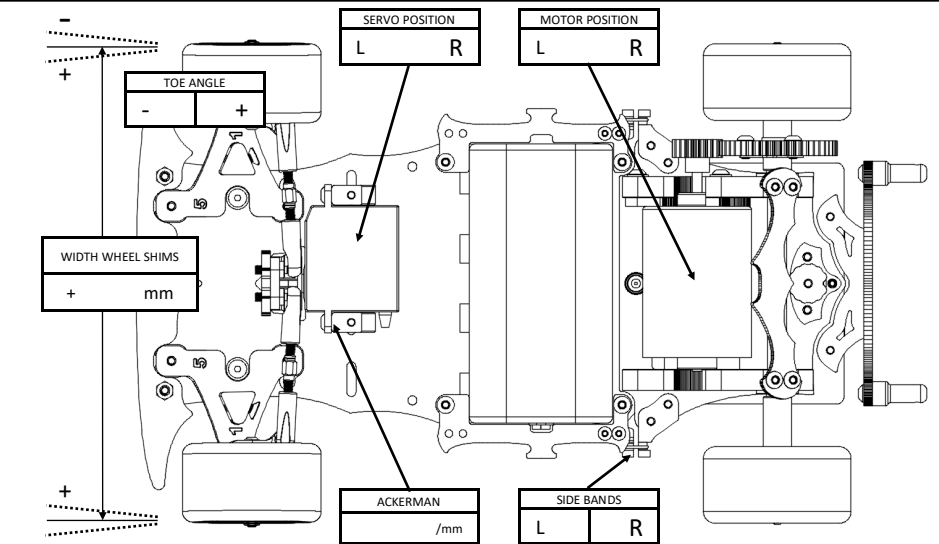

BATTCAVE

JOKER

Name

Venue

Date

FRONT	TYRE PREPARATION DETAILS		REAR
	BRAND		
	SHORE		
/mm	DIAMETER	/mm	
Y/N	SIDE WALL GLUE	Y/N	

TYRE ADDITIVE PREP		
FRONT		REAR
	ADDITIVE	
/mins	TIME	/mins
	ADDITIVE AREA	

MOTOR	
SPUR	
PINION	
ROLL OUT	
ESC	
BATTERY	