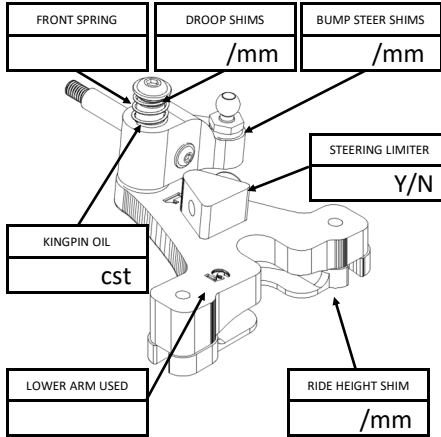

BATTCAVE

JOKER

Name

Venue

Date

FRONT	TYRE PREPARATION DETAILS		REAR
	BRAND		
	SHORE		
/mm	DIAMETER	/mm	
Y/N	SIDE WALL GLUE	Y/N	

TYRE ADDITIVE PREP		
FRONT		REAR
	ADDITIVE	
/mins	TIME	/mins
	ADDITIVE AREA	

MOTOR	
SPUR	
PINION	
ROLL OUT	
ESC	
BATTERY	

ADDITIONAL NOTES...