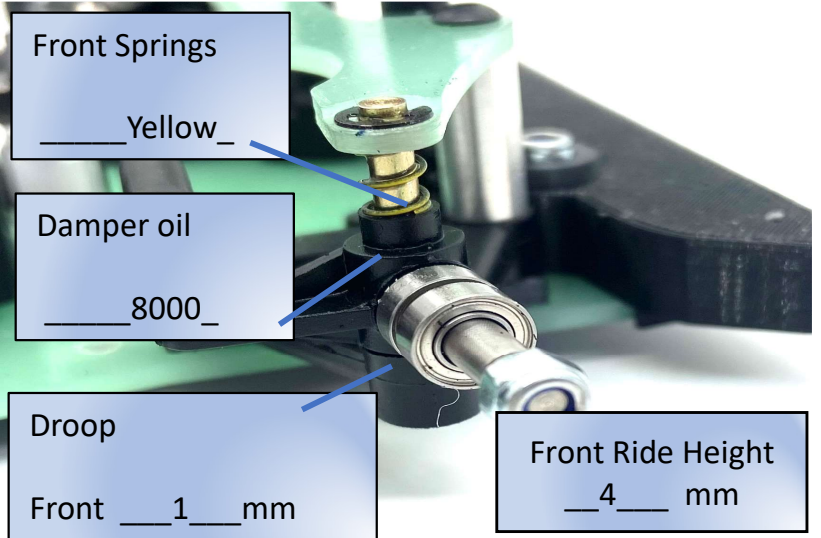

MARDAVE

Assassin Mini

Name	C Wilkinson
Date	5-11-2023
Track	Risby

Track Details

Layout	Tight	Med	Open
Grip	High	Med	Low
Front	Tyres		Rear
47	Compound		ProGripM
42	Diameter		46
SpiderB	Additive		SpiderB
		Duration	

Electrics

ESC	HR3		
Fwd/Brake	Fwd only	Fwd/Rev	
Servo	Power Star		
Battery	EP4600		
Motor	G2F20		
Pinion	16	Spur	48
32DP	48DP	Z Drive	

Body

Body	Mardave Mini
Wing	Yes

Notes

Full additive rear 30 mins
 Front inside 3 mm 5 mins

Car felt very consistent

Wedge Set – castor & Ride height

3.5-1 (5 degree)		2-1 (4 degree)	
0.5	1.0	1.5	2.0