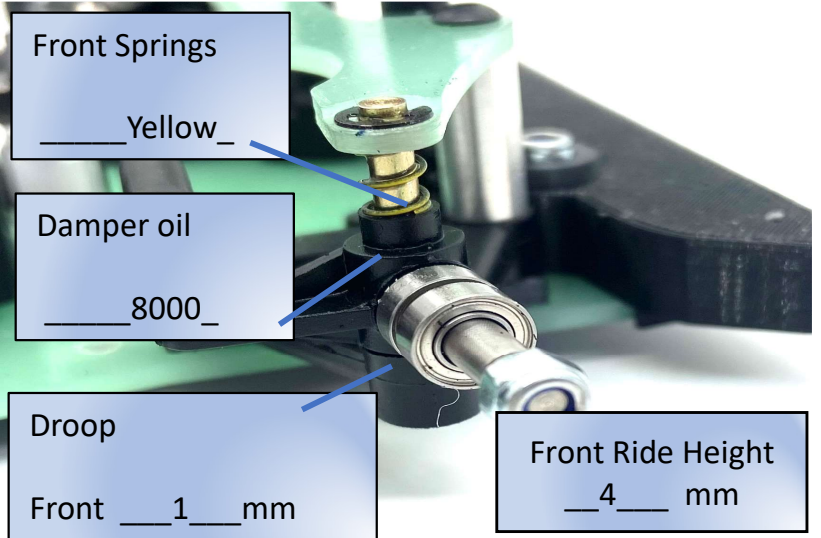

MARDAVE

Assassin Mini Racer S

Name	C Wilkinson
Date	Jan -2023
Track	Risby

Track Details

Layout	Tight	Med	Open
Grip	High	Med	Low
Front	Tyres		Rear
50	Compound		ProGripM
42	Diameter		48
SpiderB	Additive		SpiderB
		Duration	

Electrics

ESC	HR3		
Fwd/Brake	Fwd only	Fwd/Rev	
Servo	Futaba SU		
Battery	EP4600		
Motor	G2F20		
Pinion	16	Spur	48
32DP	48DP	Z Drive	

Body

Body	Mardave Mini
Wing	Yes

Notes

Full additive rear 30 mins
Front inside 3 mm 5 mins

Wedge Set – castor & Ride height

3.5-1 (5 degree)		2-1 (4 degree)	
0.5	1.0	1.5	2.0